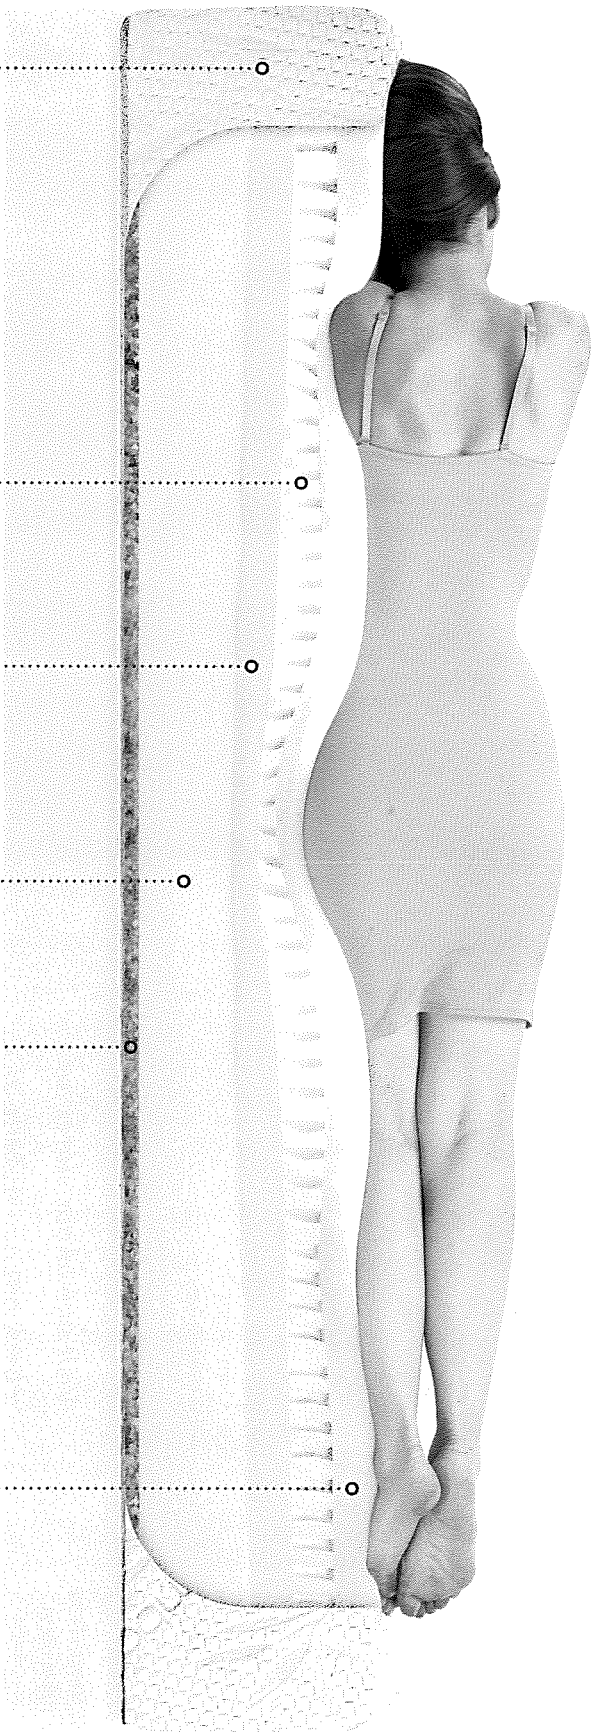

Technologically Superior™

The Functional layers of an Island Dreams Mattress

Bamboo MemStretch™ Cover

This exclusively designed Bamboo and Spandex fabric cover works with the memory foam and anatomic support layers to provide a highly compliant sleep surface. Bamboo is naturally anti-microbial and hypoallergenic.

Transition Layer

An extra firm layer which provides a smooth and gentle transition from the comfort layer above to the core support layer below.

Rigid Base Layer

A super firm environmentally friendly layer provides a flat and square edged base for anchoring the entire mattress construction.

EcoMemoryFoam™ Layer

An extreme open cell, bio based memory foam that has 9 times the airflow of traditional memory foam for a cooler night's sleep. EcoMemoryFoam's plushness elevates the mattress' comfort and will improve circulation.

Enhanced Anatomic Support Layer

This patent pending enhanced memory foam layer adds lateral elasticity and a fluid feel to the mattress. This produces unique body shape conformation and creates correct posture while you sleep.